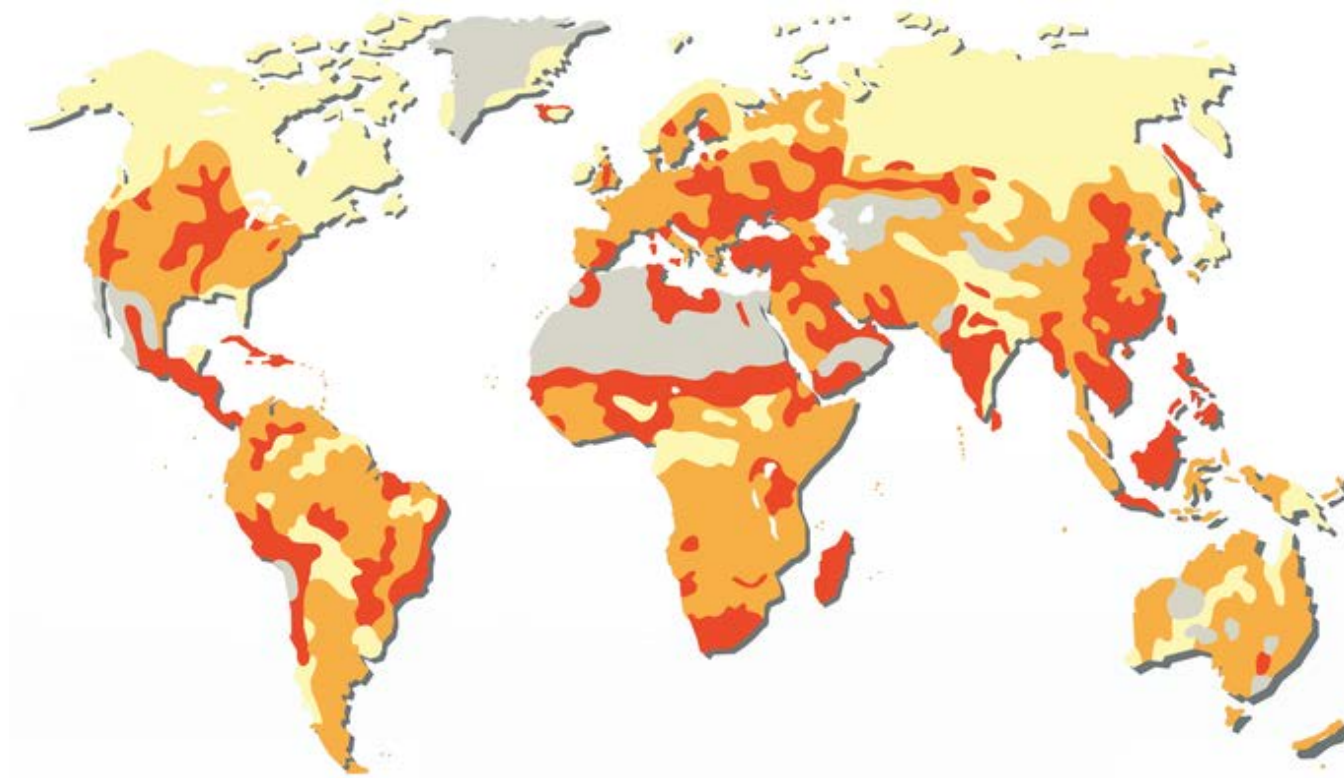

VERLUST VON BODEN

■ Stark degradierte Böden   ■ Degradierete Böden   ■ Stabile Böden   ■ Keine Vegetation